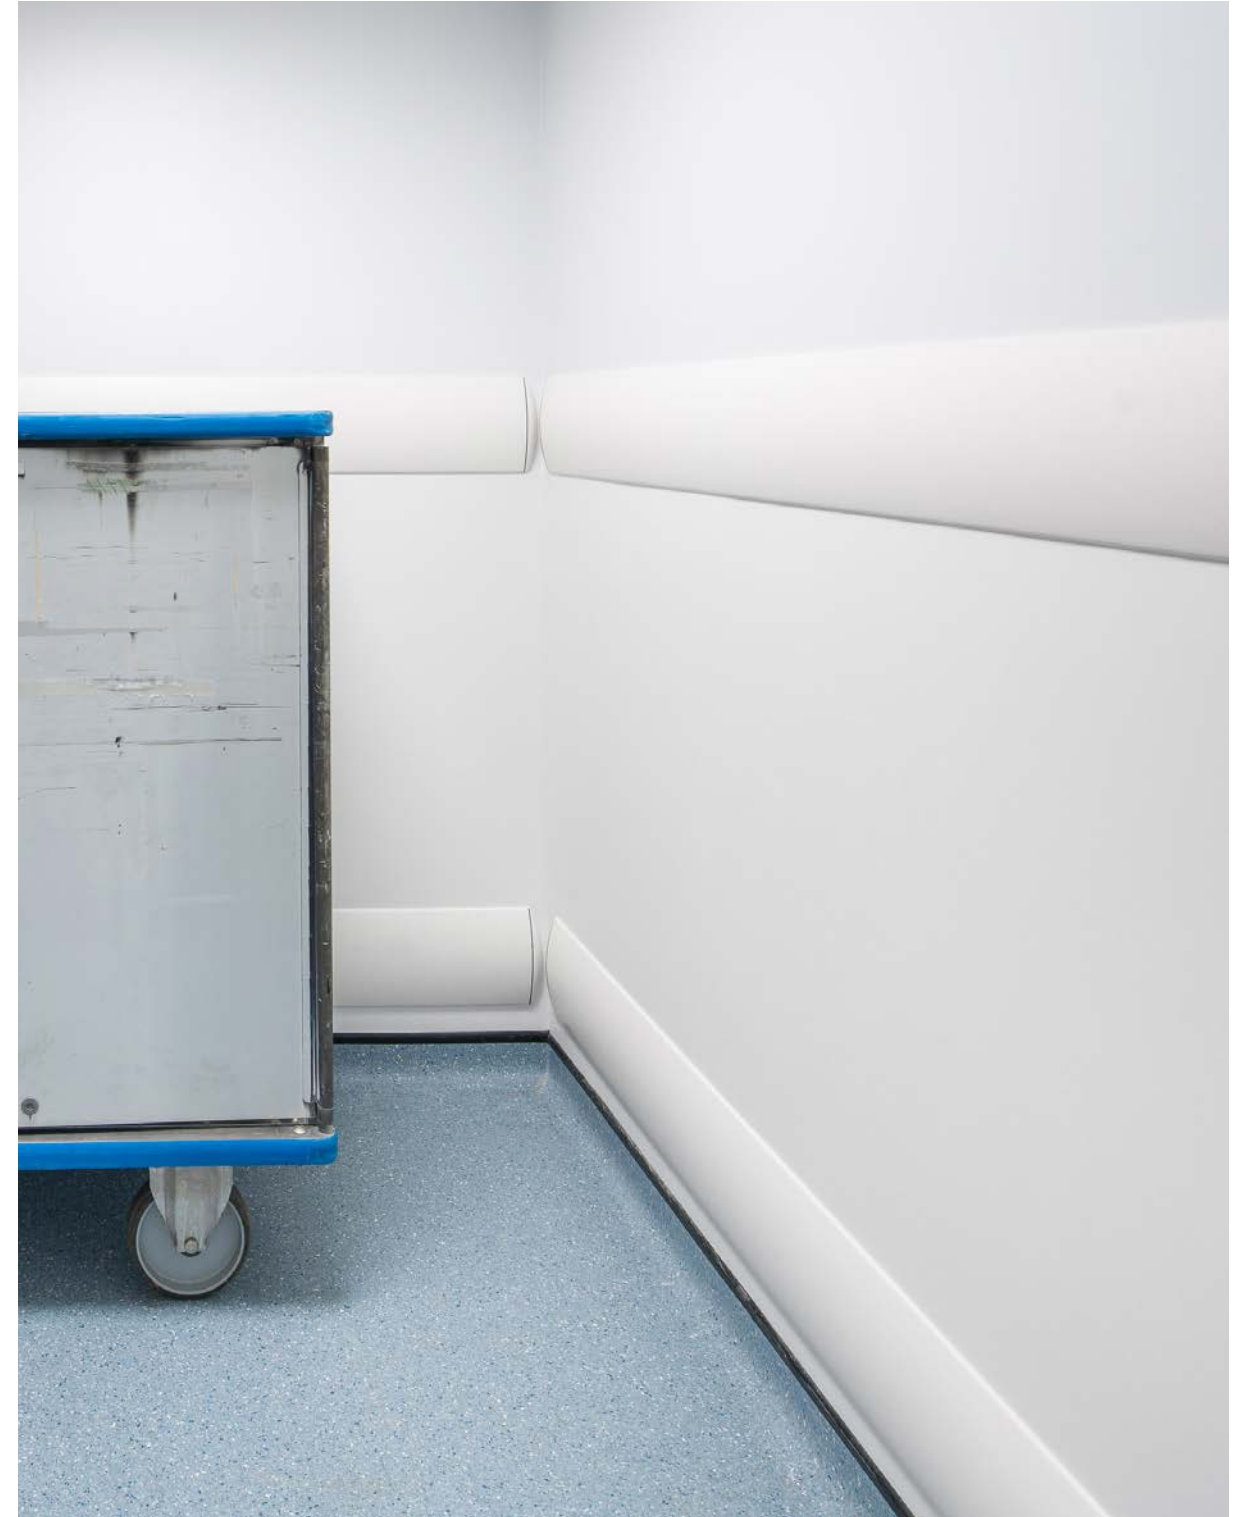

### Wall Protection

Project: BMI The Somerfield Hospital

“ We have worked with Gradus on a previous refurbishment project at the hospital and were very impressed with the end result. The standard of service we received and product quality was great, which is why we’ve chosen to work with them again. Gradus wall protection systems come in a variety of colours which enabled us to choose a solution which suited the existing interiors and produced a clean, modern appearance.”

Based in Maidstone, BMI The Somerfield Hospital is part of BMI Healthcare, a leading provider of independent healthcare with a nationwide network of hospitals. The hospital is registered for 38 beds in total and features 3 operating theatres and 3 minor procedure rooms. The hospital also houses a host of specialist clinics.

Gradus SureProtect Pure® hygienic wall cladding was specified for use in the anaesthetic and sluice rooms. Specifically developed for areas of a hospital where hygiene and infection prevention is paramount, the sheet creates an impermeable barrier to moisture and bacteria and has a smooth, easy to clean surface. In addition, the sheet is 2.5mm thick helping to protect against impact and abrasion from passing equipment, trolleys and beds, thus helping to reduce ongoing repair and maintenance costs.

Wall guards were installed at 2 heights to offer protection from both direct and indirect impact damage. Fitted in conjunction with SureProtect Endure® PVC-u protective sheet it provides protection to the walls in the bin storage and clean room areas from impact damage caused by trolleys and other mobile equipment.